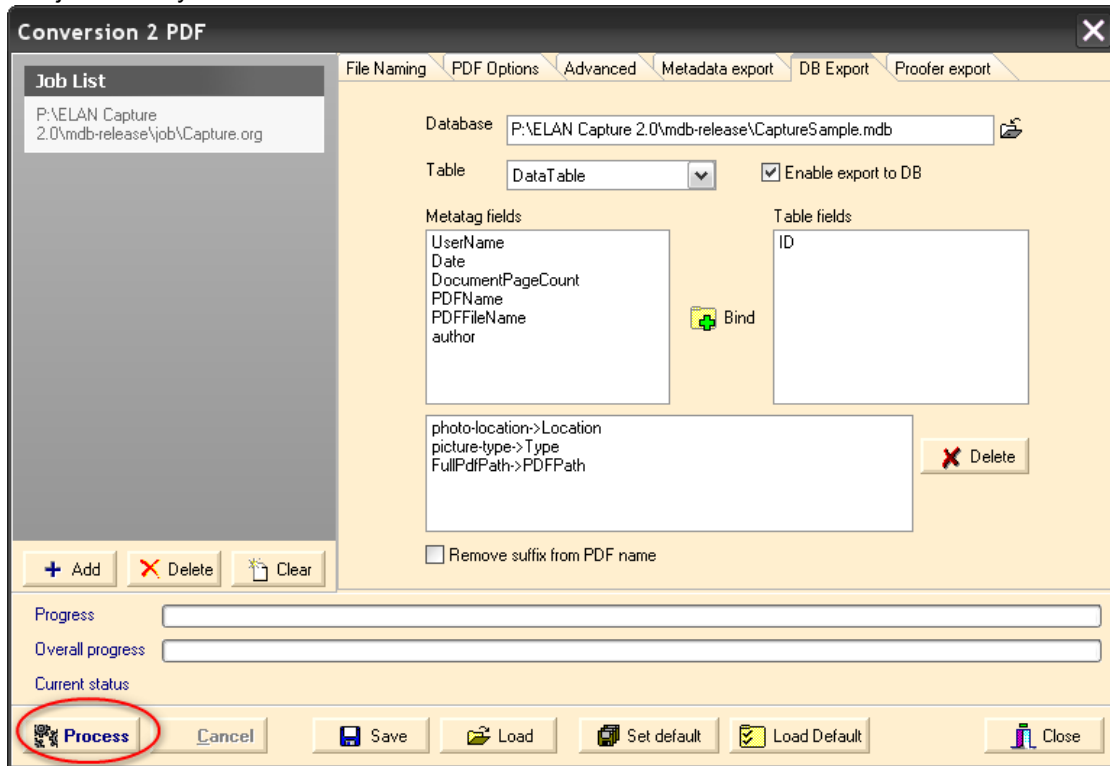

1 Sample Data in ELAN Capture

We will organize a few pictures:

2 ELAN Capture Setup

The following fields will be used in the ELAN Capture job:

Note, that the `photo-location` field is tightly linked to hierarchy one (H1)

4 Database Mapping

In ELAN Capture, select the database to be used:

Perform the field mapping by selecting a "Metatag field" and "Table filed" pair:

... and there is the finished mapping:

5 Release

The job is ready to be released: