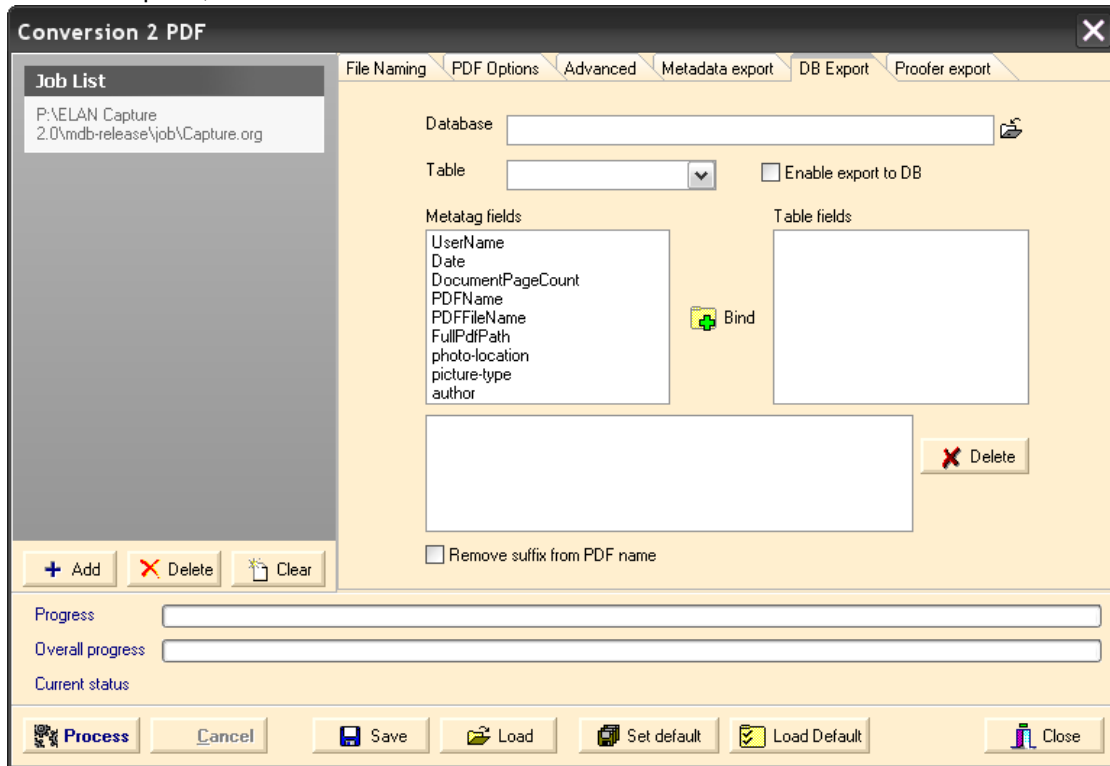

1 Sample Data in ELAN Capture

We will organize a few pictures:

2 ELAN Capture Setup

The following fields will be used in the ELAN Capture job:

Note, that the `photo-location` field is tightly linked to hierarchy one (H1)

The `picture-type` field is a pick-list:

... with the following fields strings:

3 Access Database Setup

The first step is designing the database table in Microsoft Access:

Consider the following data structure:

4 Database Mapping

In ELAN Capture, select the database to be used:

Perform the field mapping by selecting a "Metatag field" and "Table filed" pair:

... and there is the finished mapping:

5 Release

The job is ready to be released: