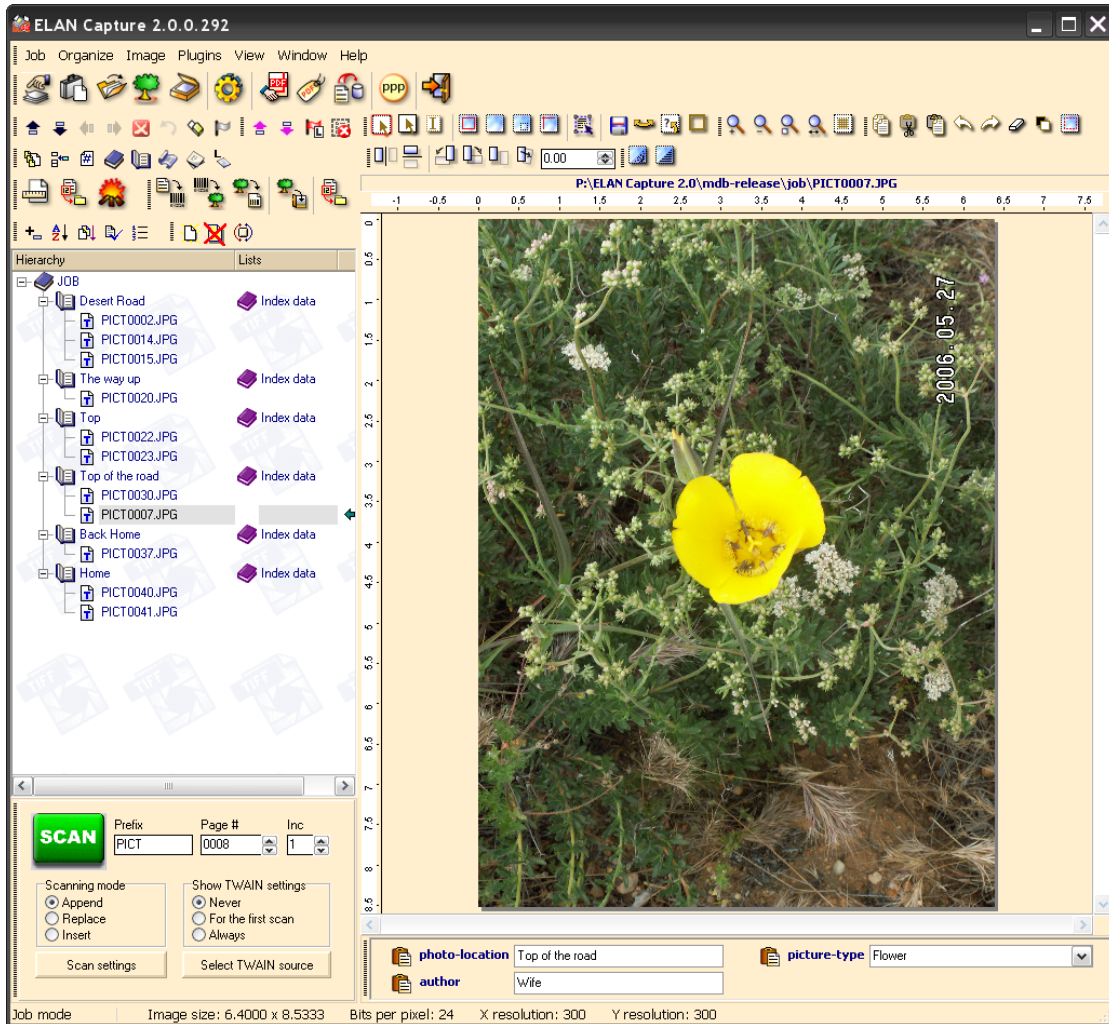

**ELAN Capture 2.0™
Release to MS Access
Database
-- a quick tutorial --**

Table of Contents

Foreword	0
Chapter 1 Sample Data in ELAN Capture	1
Chapter 2 ELAN Capture Setup	2
Chapter 3 Access Database Setup	4
Chapter 4 Database Mapping	6
Chapter 5 Release	8
Chapter 6 Sample Data in Database	11
	0

1 Sample Data in ELAN Capture

We will organize a few pictures:

2 ELAN Capture Setup

The following fields will be used in the ELAN Capture job:

Note, that the `photo-location` field is tightly linked to hierarchy one (H1)

The `picture-type` field is a pick-list:

... with the following fields strings:

3 Access Database Setup

The first step is designing the database table in Microsoft Access:

Consider the following data structure:

4 Database Mapping

In ELAN Capture, select the database to be used:

Perform the field mapping by selecting a "Metatag field" and "Table filed" pair:

... and there is the finished mapping:

5 Release

The job is ready to be released: