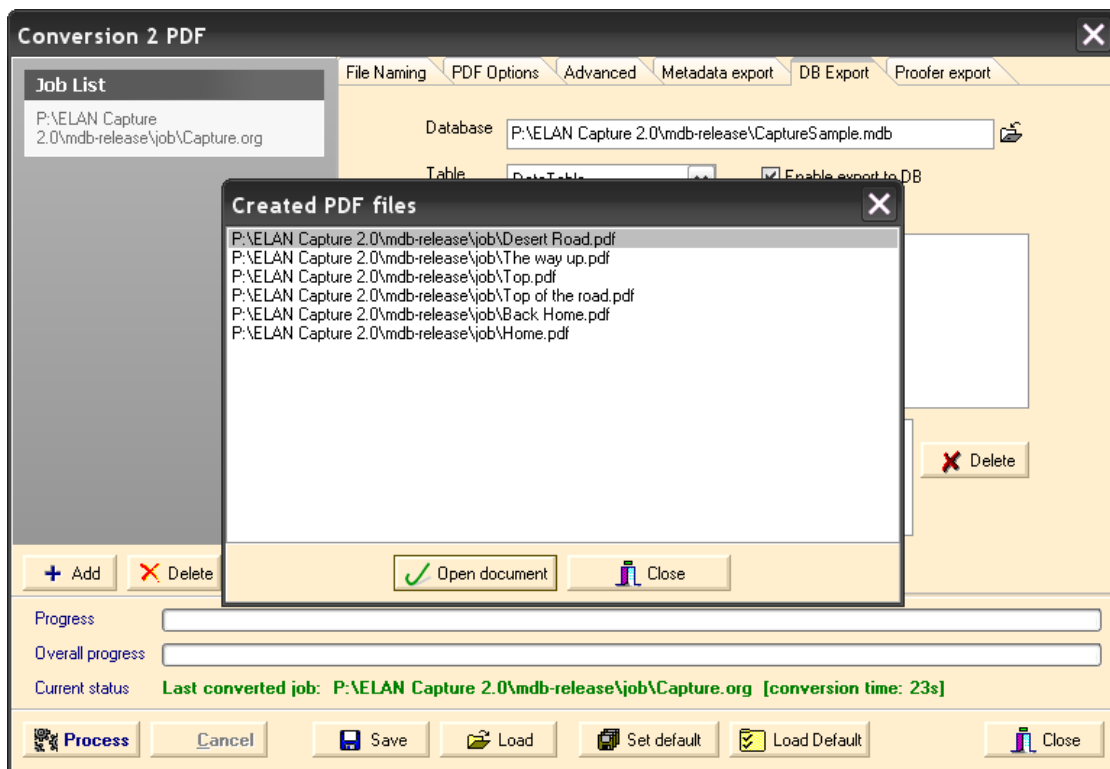

One of the sample PDF files generated: