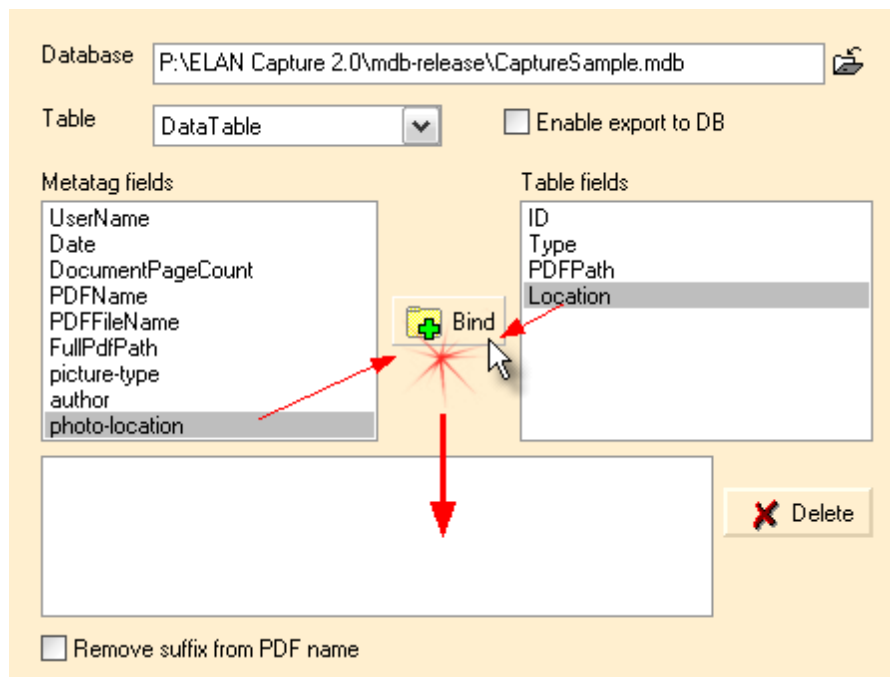

1 Sample Data in ELAN Capture

We will organize a few pictures:

2 ELAN Capture Setup

The following fields will be used in the ELAN Capture job:

Note, that the `photo-location` field is tightly linked to hierarchy one (H1)

The `picture-type` field is a pick-list:

... with the following fields strings:

3 Access Database Setup

The first step is designing the database table in Microsoft Access:

Consider the following data structure:

4 Database Mapping

In ELAN Capture, select the database to be used:

Perform the field mapping by selecting a "Metatag field" and "Table filed" pair:

... and there is the finished mapping:

5 Release

The job is ready to be released: