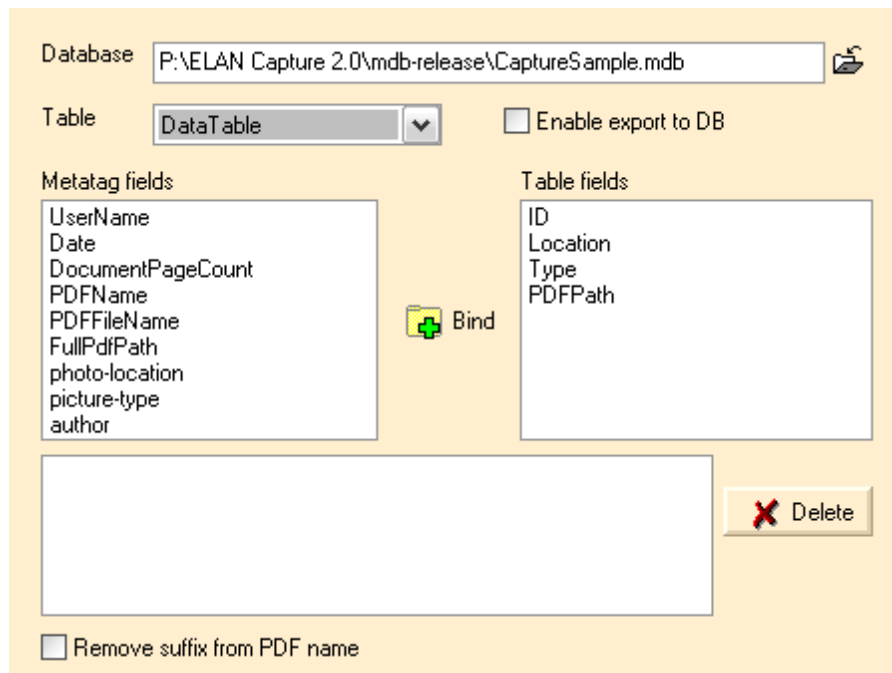

1 Sample Data in ELAN Capture

We will organize a few pictures:

2 ELAN Capture Setup

The following fields will be used in the ELAN Capture job:

Note, that the `photo-location` field is tightly linked to hierarchy one (H1)

The `picture-type` field is a pick-list:

... with the following fields strings:

3 Access Database Setup

The first step is designing the database table in Microsoft Access:

Consider the following data structure:

4 Database Mapping

In ELAN Capture, select the database to be used:

Perform the field mapping by selecting a "Metatag field" and "Table filed" pair:

... and there is the finished mapping:

5 Release

The job is ready to be released: